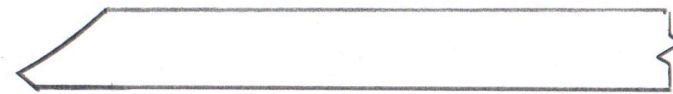

# Scrapers

Radius

Box

Box

Spear Outside Bowl

Large Bowl Or Platter

Scraper Bevel Angle 60 Degrees.

All Shapes May Be Ground As Negative Rake Scrapers With 35 Degree Bevel Angle.