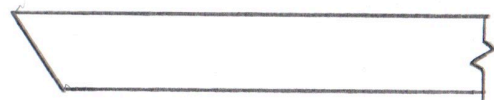

# Scrapers

Radius

Box

Box

Spear Outside Bowl

Large Bowl Or Platter

Scraper Bevel Angle 60 Degrees.

All Shapes May Be Ground As Negative Rake Scrapers With 35 Degree Bevel Angle.