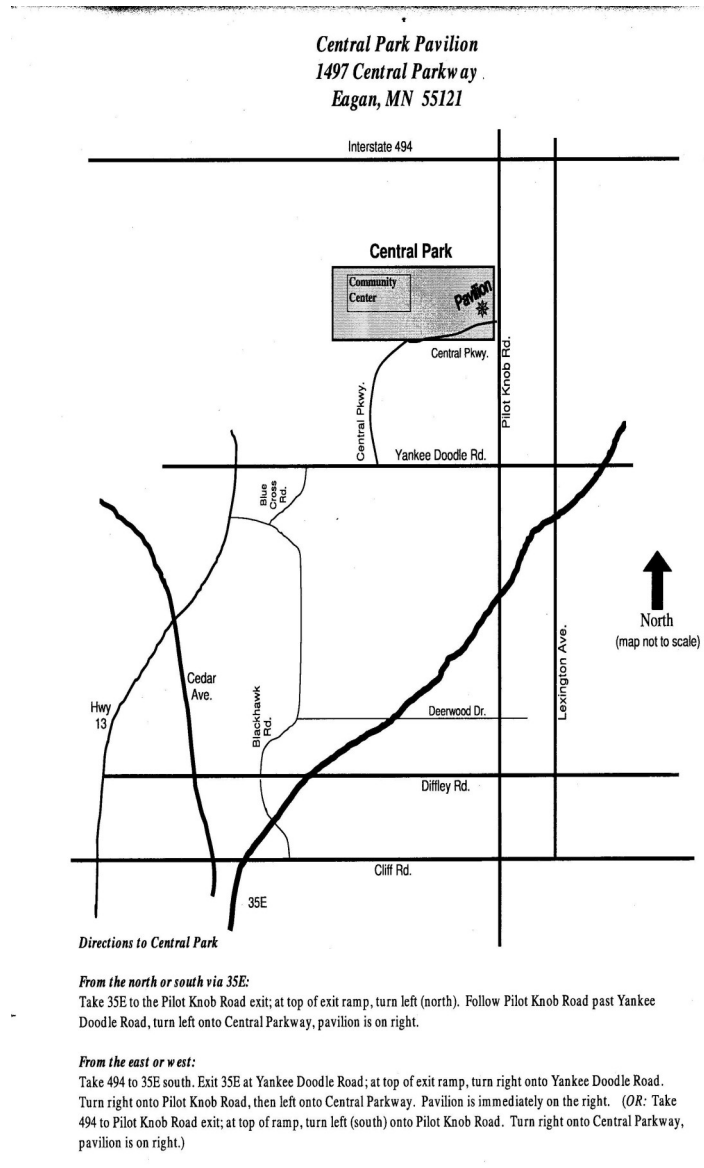

Minnesota Woodturners Association 2010 Picnic Saturday, August 7th 10:30 AM to 3:30 PM

Location: Central Park Pavilion
1497 Central Parkway
Eagan, MN 55121

This park and pavilion is conveniently located on Pilot Knob Road South of 494 in Eagan.

- We will have Games with prizes for the Spouse/Guests.
- We'll have the regular show and tell.
- There will be no library and no wood raffle
- **Please bring small turnings to be donated as spouse prizes.**

Bring your own meat for grilling as well as buns or bread AND a dish to share.

- Last names A-O bring salad or main dish
- Last names P-Z bring dessert
- ◆

We also suggest bringing lawn chairs, lawn games and board games, bug spray, etc.

The following will be provided:

Grills, beverages, condiments, plates, napkins, and eating utensils!

Picnic Challenge: Anything Barbque...

We have lots of Craft Supply Gift Certificates to award, so put your best