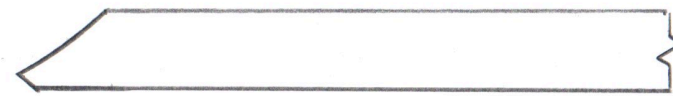

Scrapers

Radius

Box

Box

Spear Outside Bowl

Large Bowl Or Platter

Scraper Bevel Angle 60 Degrees.

All Shapes May Be Ground As Negative Rake Scrapers With 35 Degree Bevel Angle.