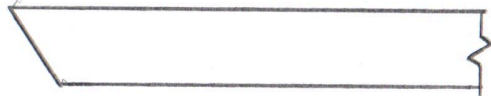

Scrapers

Radius

Box

Box

Spear Outside Bowl

Large Bowl Or Platter

Scraper Bevel Angle 60 Degrees.

All Shapes May Be Ground As Negative Rake Scrapers With 35 Degree Bevel Angle.